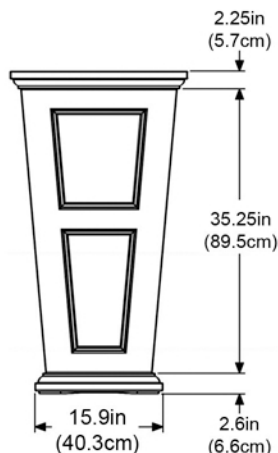

General Information:

- Molded polyethylene waste bin and liner
- To clean the product use a soap solution and high-pressure water
- Designed for all weather use, indoors or outdoors
- 5-year commercial warranty

Fairfield Waste Bin
24 Gallon Capacity