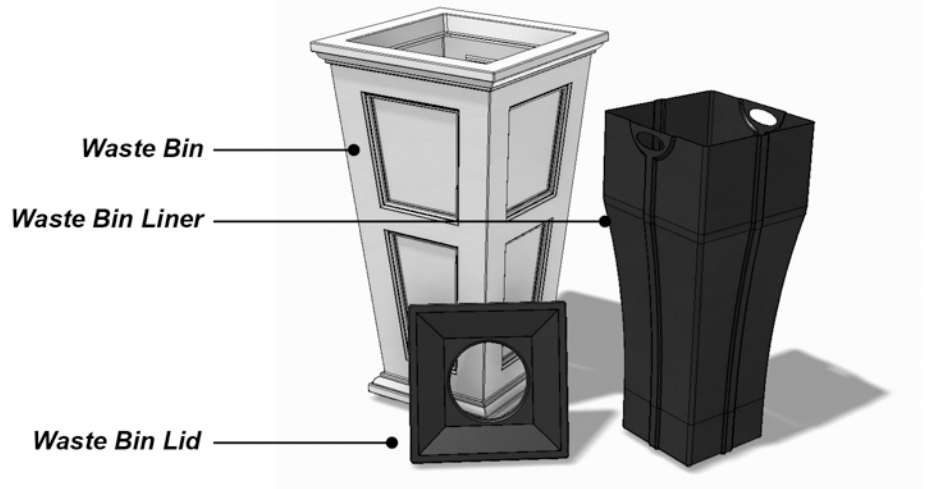

Fairfield Waste Bin Model #8874

MIS062-3

PACKAGE CONTENTS: 1x Fairfield Bin, 1x Insert, 1x Lid

MATERIAL: Polyethylene

CAPACITY: 24 Gallons

IMPORTANT NOTE:

- All weather construction designed for indoor or outdoor use.
- Includes removable lid and liner. Waste bags not included.

General Information:

- Molded polyethylene waste bin and liner
- To clean the product use a soap solution and high-pressure water
- Designed for all weather use, indoors or outdoors
- 5-year commercial warranty

Fairfield Waste Bin
24 Gallon Capacity

MAYNE[®]
Outdoor Products of Distinction
gomayne.com | maynecontract.com