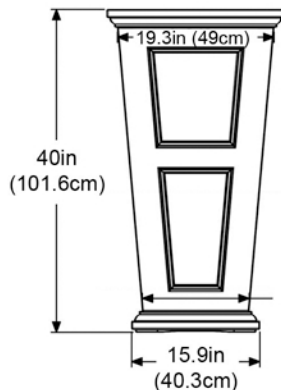

General Information:

- Molded polyethylene waste bin and liner
- To clean the product use a soap solution and high-pressure water
- Designed for all weather use, indoors or outdoors
- 5-year commercial warranty

Fairfield Waste Bin
24 Gallon Capacity