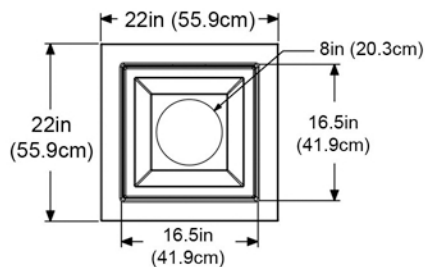

General Information:

- Molded polyethylene waste bin and liner
- To clean the product use a soap solution and high-pressure water
- Designed for all weather use, indoors or outdoors
- 5-year commercial warranty

Fairfield Waste Bin
24 Gallon Capacity