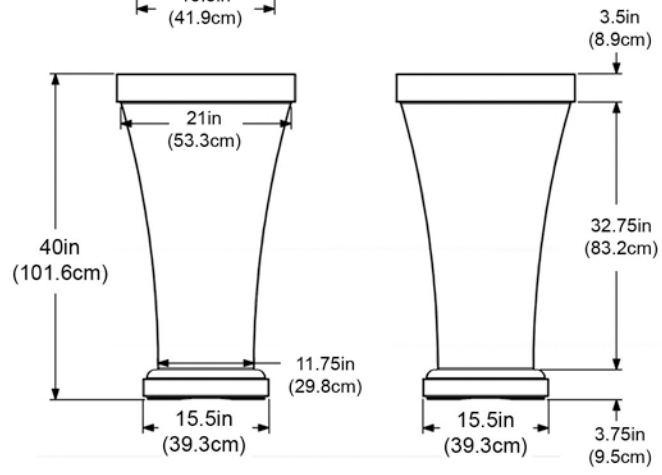

Bordeaux Waste Bin Model # 8866

MIS060-3

PACKAGE CONTENTS: 1x Bordeaux Bin, 1x Insert, 1x Lid

MATERIAL: Polyethylene

CAPACITY: 24 Gallons

IMPORTANT NOTE:

- All weather construction designed for indoor or outdoor use.
- Includes removable lid and liner. Waste bags not included.

Bordeaux Waste Bin
24 Gallon Capacity