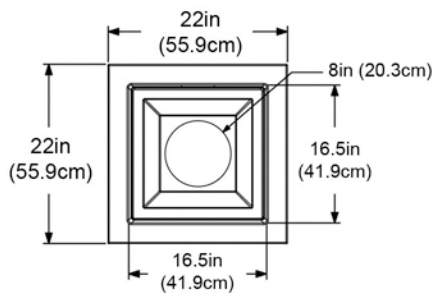

General Information:

- Molded polyethylene waste bin and liner
- To clean the product use a soap solution and high-pressure water
- Designed to for all weather use, indoors or outdoors
- 5-year commercial warranty

Bordeaux Waste Bin
24 Gallon Capacity