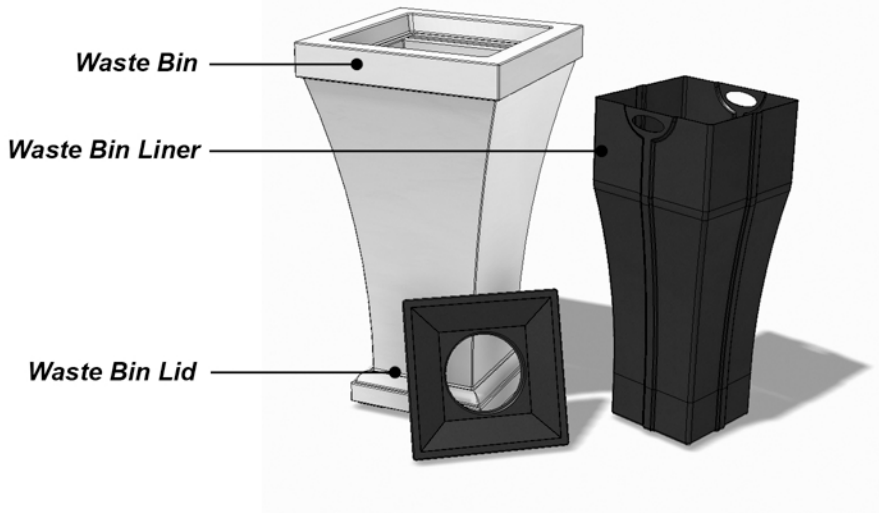

Bordeaux Waste Bin Model # 8866

MIS060-3

PACKAGE CONTENTS: 1x Bordeaux Bin, 1x Insert, 1x Lid

MATERIAL: Polyethylene

CAPACITY: 24 Gallons

IMPORTANT NOTE:

- All weather construction designed for indoor or outdoor use.
- Includes removable lid and liner. Waste bags not included.

General Information:

- Molded polyethylene waste bin and liner
- To clean the product use a soap solution and high-pressure water
- Designed to for all weather use, indoors or outdoors
- 5-year commercial warranty

Bordeaux Waste Bin
24 Gallon Capacity